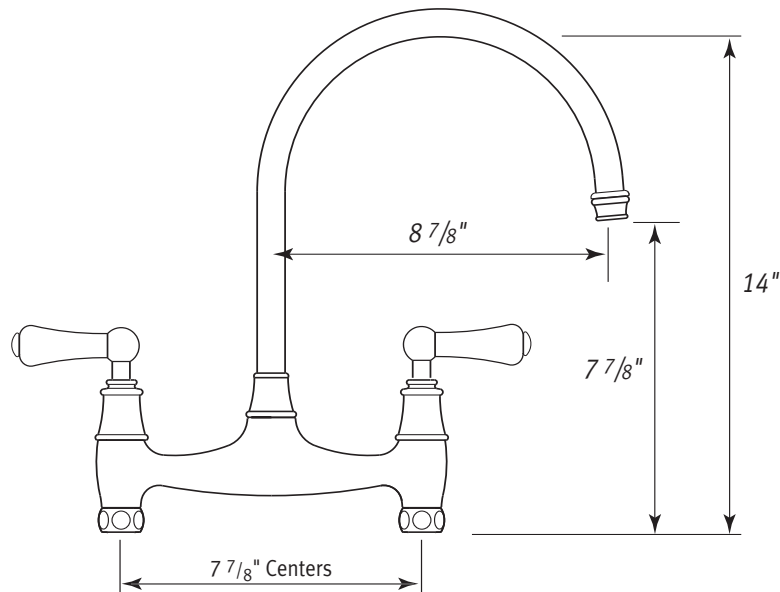

WARRANTY

- Limited Lifetime

* For CA/VT, place a "-2" at end of model number for code compliant product. (Example A3608LMAPC-2)

Consult your local ROHL showroom for additional information and specifications. For complete warranty details and a list of showrooms, go to www.rohlhome.com.