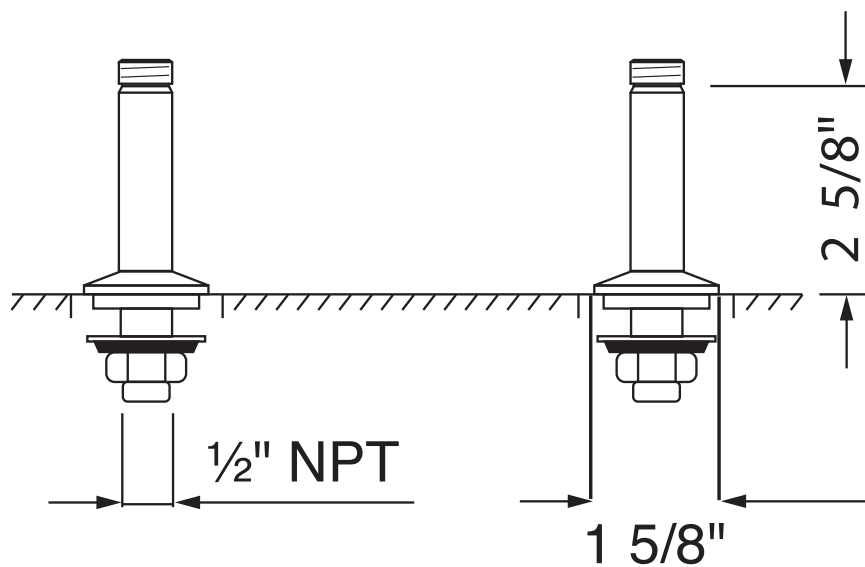

WARRANTY

- Limited Lifetime

* For CA/VT, place a "-2" at end of model number for code compliant product. (Example A3608LMAPC-2)

Consult your local ROHL showroom for additional information and specifications. For complete warranty details and a list of showrooms, go to www.rohlhome.com.